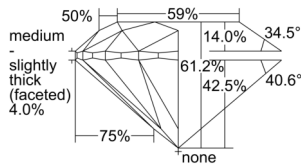

GIA®

FACSIMILE

GIA REPORT 6501328425

Verify this report at GIA.edu

GIA NATURAL DIAMOND DOSSIER®

September 03, 2024
GIA Report Number 6501328425
Shape and Cutting Style ..... Round Brilliant
Measurements ..... 5.79 - 5.82 x 3.55 mm

GRADING RESULTS

Carat Weight ..... 0.75 carat
Color Grade ..... K
Clarity Grade S11
Cut Grade ..... Excellent

ADDITIONAL GRADING INFORMATION

Polish ..... Excellent
Symmetry ..... Excellent
Fluorescence ..... None
Clarity Characteristics ..... Feather
Inscription(s): GIA 6501328425

PROPORTIONS

Profile to actual proportions

GRADING SCALES

GIA COLOR SCALE

COLOREDNESS	D
	E
	F
	G
	H
	I
	J
NEAR COLORLESS	K
	L
Faint	M
	N
	O
	P
Very Light	Q
	R
	S
	T
	U
	V
Light	W
	X
	Y
	Z

GIA CLARITY SCALE

VERY VERY SLIGHTLY INCLUDED	FLAWLESS
	INTERNALLY FLAWLESS
VERY SLIGHTLY INCLUDED	VVS₁
	VVS₂
SLIGHTLY INCLUDED	VS₁
	VS₂
INCLUDED	SI₁
	SI₂
	I₁
	I₂
	I₃

GIA CUT SCALE

EXCELLENT
VERY GOOD
GOOD
FAIR
POOR