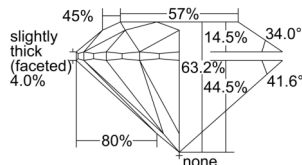

GIA®

FACSIMILE

GIA REPORT 6501328783

Verify this report at GIA.edu

GIA NATURAL DIAMOND DOSSIER®

September 02, 2024
GIA Report Number 6501328783
Shape and Cutting Style ..... Round Brilliant
Measurements ..... 4.53 - 4.56 x 2.87 mm

GRADING RESULTS

Carat Weight ..... 0.36 carat
Color Grade ..... F
Clarity Grade VS1
Cut Grade ..... Excellent

ADDITIONAL GRADING INFORMATION

Polish ..... Excellent
Symmetry ..... Excellent
Fluorescence ..... Faint
Clarity Characteristics ..... Crystal, Feather
Inscription(s): GIA 6501328783

PROPORTIONS

Profile to actual proportions

GRADING SCALES

GIA COLOR SCALE	GIA CLARITY SCALE	GIA CUT SCALE	
D	FLAWLESS	EXCELLENT	
E	INTERNALLY FLAWLESS		
F		VVS₁	VERY GOOD
G	VVS₂		
H	VS₁	GOOD	
I	VS₂		
J	SI₁	FAIR	
K	SI₂		
L	I₁	POOR	
M	I₂		
N	I₃		
O			
P			
Q			
R			
S			
T			
U			
V			
W			
X			
Y			
Z