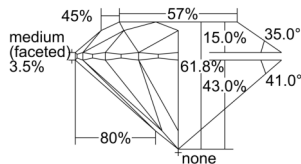

GIA®

FACSIMILE

GIA REPORT 6501328991

Verify this report at GIA.edu

GIA NATURAL DIAMOND DOSSIER®

September 02, 2024
GIA Report Number 6501328991
Shape and Cutting Style ..... Round Brilliant
Measurements ..... 5.31 - 5.33 x 3.29 mm

GRADING RESULTS

Carat Weight ..... 0.57 carat
Color Grade ..... E
Clarity Grade S11
Cut Grade ..... Excellent

ADDITIONAL GRADING INFORMATION

Polish ..... Excellent
Symmetry ..... Excellent
Fluorescence ..... None
Clarity Characteristics ..... Crystal, Feather
Inscription(s): GIA 6501328991

PROPORTIONS

Profile to actual proportions

GRADING SCALES

GIA COLOR SCALE	GIA CLARITY SCALE	GIA CUT SCALE	
D	FLAWLESS	EXCELLENT	
E	INTERNALLY FLAWLESS		
F		VVS₁	VERY GOOD
G	VVS₂		
H	VS₁	GOOD	
I	VS₂		
J	S1₁	FAIR	
K	S1₂		
L	I₁	POOR	
M	I₂		
N	I₃		
O			
P			
Q			
R			
S			
T			
U			
V			
W			
X			
Y			
Z