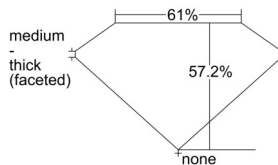

GIA®

FACSIMILE

GIA REPORT 6501332453

Verify this report at GIA.edu

GIA NATURAL DIAMOND DOSSIER®

September 02, 2024
GIA Report Number 6501332453
Shape and Cutting Style ..... Pear Brilliant
Measurements ..... 8.06 x 5.09 x 2.91 mm

GRADING RESULTS

Carat Weight ..... 0.70 carat
Color Grade ..... F
Clarity Grade VVS1

ADDITIONAL GRADING INFORMATION

Polish ..... Excellent
Symmetry ..... Very Good
Fluorescence ..... Faint
Clarity Characteristics ..... Pinpoint, Feather, Cavity
Inscription(s): GIA 6501332453

PROPORTIONS

Profile not to actual proportions

GRADING SCALES

GIA COLOR SCALE		GIA CLARITY SCALE			
COLORLESS	D	NEAR COLORLESS	FLAWLESS		
	E		INTERNALLY FLAWLESS		
	F		VERY VERY SLIGHTLY INCLUDED	VVS₁	
	G			VVS₂	
	H		VERY SLIGHTLY INCLUDED	VS₁	
	I			VS₂	
	J			SLIGHTLY INCLUDED	SI₁
	K		SI₂		
	FAINT		L	VERTICALLY INCLUDED	I₁
			M		I₂
N		I₃			
O					
P					
Q					
R					
S					
LIGHT	T				
	U				
	V				
	W				
	X				
	Y				
	Z