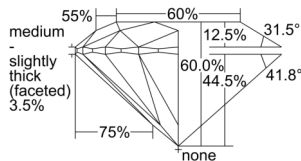

GIA®

FACSIMILE

GIA REPORT 6501332669

Verify this report at GIA.edu

GIA NATURAL DIAMOND DOSSIER®

September 04, 2024
GIA Report Number 6501332669
Shape and Cutting Style ..... Round Brilliant
Measurements ..... 4.16 - 4.18 x 2.50 mm

GRADING RESULTS

Carat Weight ..... 0.26 carat
Color Grade ..... E
Clarity Grade VS1
Cut Grade ..... Excellent

ADDITIONAL GRADING INFORMATION

Polish ..... Excellent
Symmetry ..... Excellent
Fluorescence ..... None
Clarity Characteristics ..... Crystal, Feather, Needle
Inscription(s): GIA 6501332669

PROPORTIONS

Profile to actual proportions

GRADING SCALES

GIA COLOR SCALE	GIA CLARITY SCALE	GIA CUT SCALE
D	FLAWLESS	EXCELLENT
E	FLAWLESS	
F	INTERNALLY FLAWLESS	VERY GOOD
G	FLAWLESS	
H	VVS₁	GOOD
I	VVS₂	
J	VS₁	FAIR
K	VS₂	
L	SI₁	POOR
M	SI₂	
N	I₁	
O	I₂	
P	I₃	
Q		
R		
S		
T		
U		
V		
W		
X		
Y		
Z