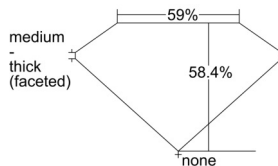

GIA®

FACSIMILE

GIA REPORT 6501338524

Verify this report at GIA.edu

GIA NATURAL DIAMOND DOSSIER®

September 02, 2024
GIA Report Number 6501338524
Shape and Cutting Style ..... Marquise Brilliant
Measurements ..... 8.93 x 4.76 x 2.78 mm

GRADING RESULTS

Carat Weight ..... 0.70 carat
Color Grade ..... E
Clarity Grade VS1

ADDITIONAL GRADING INFORMATION

Polish ..... Excellent
Symmetry ..... Excellent
Fluorescence ..... None
Clarity Characteristics.....Cavity, Feather, Pinpoint, Cloud
Inscription(s): GIA 6501338524

PROPORTIONS

Profile not to actual proportions

GRADING SCALES

GIA COLOR SCALE		GIA CLARITY SCALE			
COLORLESS	D	VERY VERY SLIGHTLY INCLUDED	FLAWLESS		
	E		INTERNALLY FLAWLESS		
	F	VERY SLIGHTLY INCLUDED	VVS₁		
	G		VVS₂		
	H		VS₁		
	NEAR COLORLESS	I	SLIGHTLY INCLUDED	VS₂	
		J		SI₁	
		FAINT	K	INCLUDED	SI₂
			L		I₁
			M		I₂
VERT LIGHT			N	INCLUDED	I₃
	O				
	P				
	Q				
LIGHT	R				
	S				
	T				
	U				
	V				
	Z