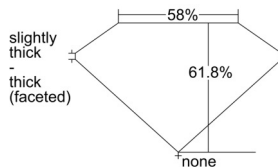

GIA®

FACSIMILE

GIA REPORT 6501340234

Verify this report at GIA.edu

GIA NATURAL DIAMOND DOSSIER®

September 03, 2024
GIA Report Number 6501340234
Shape and Cutting Style ..... Oval Brilliant
Measurements ..... 6.91 x 4.61 x 2.85 mm

GRADING RESULTS

Carat Weight ..... 0.59 carat
Color Grade ..... G
Clarity Grade VS1

ADDITIONAL GRADING INFORMATION

Polish ..... Excellent
Symmetry ..... Very Good
Fluorescence ..... None
Clarity Characteristics ..... Feather, Pinpoint
Inscription(s): GIA 6501340234

PROPORTIONS

Profile not to actual proportions

GRADING SCALES

GIA COLOR SCALE		GIA CLARITY SCALE		
NEAR COLORLESS	D	VERY VERY SLIGHTLY INCLUDED	FLAWLESS	
	E		INTERNALLY FLAWLESS	
	F	VERY SLIGHTLY INCLUDED	VVS₁	
	G		VVS₂	
	H		VS₁	
	FAINT	I	SLIGHTLY INCLUDED	VS₂
		J		SI₁
		K	INCLUDED	SI₂
		L		I₁
		M		I₂
LIGHT	N		I₃	
	O			
	P			
	Q			
	R