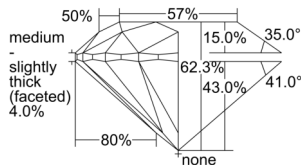

GIA®

FACSIMILE

GIA REPORT 6501341404

Verify this report at GIA.edu

GIA NATURAL DIAMOND DOSSIER®

September 04, 2024
GIA Report Number **6501341404**
Shape and Cutting Style ..... **Round Brilliant**
Measurements ..... **4.32 - 4.34 x 2.70 mm**

GRADING RESULTS

Carat Weight ..... **0.31 carat**
Color Grade ..... **E**
Clarity Grade **VS2**
Cut Grade ..... **Excellent**

ADDITIONAL GRADING INFORMATION

Polish ..... **Excellent**
Symmetry ..... **Excellent**
Fluorescence ..... **None**
Clarity Characteristics..... **Crystal, Feather**
Inscription(s): **GIA 6501341404**

PROPORTIONS

Profile to actual proportions

GRADING SCALES

GIA COLOR SCALE	GIA CLARITY SCALE	GIA CUT SCALE	
D	FLAWLESS	EXCELLENT	
E	INTERNALLY FLAWLESS		
F		VVS₁	VERY GOOD
G	VVS₂		
H	VS₁	GOOD	
I	VS₂		
J	SI₁	FAIR	
K	SI₂		
L	I₁	POOR	
M	I₂		
N	I₃		
O			
P			
Q			
R			
S			
T			
U			
V			
W			
X			
Y			
Z