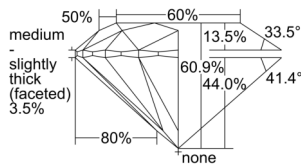

GIA®

FACSIMILE

GIA REPORT 6501342559

Verify this report at GIA.edu

GIA NATURAL DIAMOND DOSSIER®

September 04, 2024
GIA Report Number 6501342559
Shape and Cutting Style ..... Round Brilliant
Measurements ..... 4.02 - 4.05 x 2.46 mm

GRADING RESULTS

Carat Weight ..... 0.24 carat
Color Grade ..... E
Clarity Grade VS1
Cut Grade ..... Excellent

ADDITIONAL GRADING INFORMATION

Polish ..... Excellent
Symmetry ..... Excellent
Fluorescence ..... None
Clarity Characteristics ..... Cloud, Needle, Pinpoint
Inscription(s): GIA 6501342559

PROPORTIONS

Profile to actual proportions

GRADING SCALES

GIA COLOR SCALE

COLORLESS	D
	E
	F
	G
	H
	I
	J
NEAR COLORLESS	K
	L
Faint	M
	N
	O
	P
	Q
	R
	S
	T
	U
	V
	W
	X
	Y
Light	Z

GIA CLARITY SCALE

FLAWLESS	VERY VERY SLIGHTLY INCLUDED	VS₁	VS₂	VS₁	VS₂	SL₁	SL₂	I₁	I₂	I₃		
											FLAWLESS	INTERNALLY FLAWLESS

GIA CUT SCALE

EXCELLENT
VERY GOOD
GOOD
FAIR
POOR