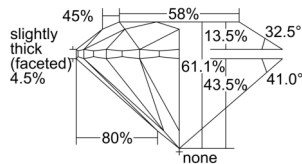

GIA®

FACSIMILE

GIA REPORT 6501342606

Verify this report at GIA.edu

GIA NATURAL DIAMOND DOSSIER®

September 04, 2024
GIA Report Number 6501342606
Shape and Cutting Style ..... Round Brilliant
Measurements ..... 5.09 - 5.13 x 3.12 mm

GRADING RESULTS

Carat Weight ..... 0.50 carat
Color Grade ..... D
Clarity Grade S11
Cut Grade ..... Excellent

ADDITIONAL GRADING INFORMATION

Polish ..... Excellent
Symmetry ..... Excellent
Fluorescence ..... None
Clarity Characteristics ..... Crystal, Feather, Cloud
Inspection(s): GIA 6501342606

PROPORTIONS

Profile to actual proportions

GRADING SCALES

GIA COLOR SCALE	GIA CLARITY SCALE	GIA CUT SCALE	
D	FLAWLESS	EXCELLENT	
E	INTERNALLY FLAWLESS		
F		VVS₁	VERY GOOD
G	VVS₂		
H	VS₁	GOOD	
I	VS₂		
J	S1₁	FAIR	
K	S1₂		
L	I₁	POOR	
M	I₂		
N	I₃		
O			
P			
Q			
R			
S			
T			
U			
V			
W			
X			
Y			
Z