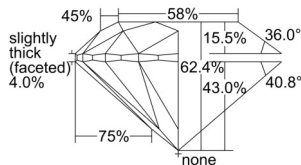

GIA®

FACSIMILE

GIA REPORT 6501342918

Verify this report at GIA.edu

GIA NATURAL DIAMOND DOSSIER®

September 05, 2024
GIA Report Number **6501342918**
Shape and Cutting Style ..... **Round Brilliant**
Measurements ..... **5.60 - 5.64 x 3.51 mm**

GRADING RESULTS

Carat Weight ..... **0.70 carat**
Color Grade ..... **G**
Clarity Grade **VS2**
Cut Grade ..... **Excellent**

ADDITIONAL GRADING INFORMATION

Polish ..... **Excellent**
Symmetry ..... **Excellent**
Fluorescence ..... **None**
Clarity Characteristics ..... **Feather**
Inscription(s): **GIA 6501342918**

PROPORTIONS

Profile to actual proportions

GRADING SCALES

GIA COLOR SCALE	GIA CLARITY SCALE	GIA CUT SCALE	
D	FLAWLESS	EXCELLENT	
E	INTERNALLY FLAWLESS		
F		VVS₁	VERY GOOD
G	VVS₂		
H	VS₁	GOOD	
I	VS₂		
J	SI₁	FAIR	
K	SI₂		
L	I₁	POOR	
M	I₂		
N	I₃		
O			
P			
Q			
R			
S			
T			
U			
V			
W			
X			
Y			
Z