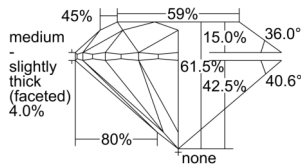

GIA®

FACSIMILE

GIA REPORT 6501343121

Verify this report at GIA.edu

GIA NATURAL DIAMOND DOSSIER®

September 04, 2024
GIA Report Number 6501343121
Shape and Cutting Style ..... Round Brilliant
Measurements ..... 3.62 - 3.64 x 2.24 mm

GRADING RESULTS

Carat Weight ..... 0.18 carat
Color Grade ..... G
Clarity Grade VS1
Cut Grade ..... Excellent

ADDITIONAL GRADING INFORMATION

Polish ..... Excellent
Symmetry ..... Excellent
Fluorescence ..... Faint
Clarity Characteristics ..... Cloud, Needle
Inscription(s): GIA 6501343121

PROPORTIONS

Profile to actual proportions

GRADING SCALES

GIA COLOR SCALE	GIA CLARITY SCALE	GIA CUT SCALE	
D	FLAWLESS	EXCELLENT	
E	INTERNALLY FLAWLESS		
F		VVS₁	VERY GOOD
G	VVS₂		
H	VS₁	GOOD	
I	VS₂		
J	SI₁	FAIR	
K	SI₂		
L	I₁	POOR	
M			
N			
O	I₂		
P			
Q			
R	I₃		
S			
T			
U			
V			
W			
X			
Y			
Z