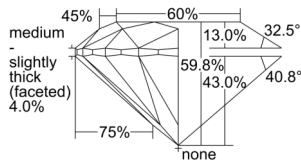

GIA®

FACSIMILE

GIA REPORT 6501343612

Verify this report at GIA.edu

GIA NATURAL DIAMOND DOSSIER®

September 04, 2024
GIA Report Number 6501343612
Shape and Cutting Style ..... Round Brilliant
Measurements ..... 4.68 - 4.72 x 2.81 mm

GRADING RESULTS

Carat Weight ..... 0.38 carat
Color Grade ..... H
Clarity Grade VS1
Cut Grade ..... Excellent

ADDITIONAL GRADING INFORMATION

Polish ..... Excellent
Symmetry ..... Excellent
Fluorescence ..... None
Clarity Characteristics ..... Feather, Pinpoint, Cloud
Inspection(s): GIA 6501343612

PROPORTIONS

Profile to actual proportions

GRADING SCALES

GIA COLOR SCALE	GIA CLARITY SCALE	GIA CUT SCALE	
D	FLAWLESS	EXCELLENT	
E	INTERNALLY FLAWLESS		
F		VVS₁	VERY GOOD
G	VVS₂		
H	VS₁	GOOD	
I	VS₂		
J	SI₁	FAIR	
K	SI₂		
L	I₁	POOR	
M			
N	I₂		
O	I₃		
P			
Q			
R			
S			
T			
U			
V			
W			
X			
Y			
Z