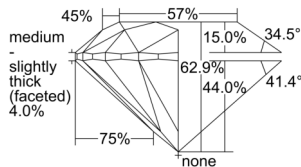

GIA®

FACSIMILE

GIA REPORT 6501344379

Verify this report at GIA.edu

GIA NATURAL DIAMOND DOSSIER®

September 03, 2024
GIA Report Number **6501344379**
Shape and Cutting Style ..... **Round Brilliant**
Measurements ..... **5.93 - 5.95 x 3.73 mm**

GRADING RESULTS

Carat Weight ..... **0.81 carat**
Color Grade ..... **G**
Clarity Grade **VS2**
Cut Grade ..... **Excellent**

ADDITIONAL GRADING INFORMATION

Polish ..... **Excellent**
Symmetry ..... **Excellent**
Fluorescence ..... **None**
Clarity Characteristics ..... **Crystal, Cloud, Feather**
Inscription(s): **GIA 6501344379**

PROPORTIONS

Profile to actual proportions

GRADING SCALES

GIA COLOR SCALE	GIA CLARITY SCALE	GIA CUT SCALE	
D	FLAWLESS	EXCELLENT	
E	INTERNALLY FLAWLESS		
F		VVS₁	VERY GOOD
G	VVS₂		
H	VS₁	GOOD	
I	VS₂		
J	SI₁	FAIR	
K	SI₂		
L	I₁	POOR	
M			
N			
O	I₂		
P			
Q	I₃		
R			
S			
T			
U			
V			
W			
X			
Y			
Z