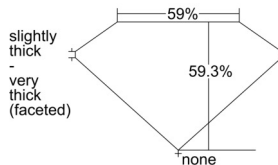

GIA®

FACSIMILE

GIA REPORT 6501346052

Verify this report at GIA.edu

GIA NATURAL DIAMOND DOSSIER®

September 05, 2024
GIA Report Number 6501346052
Shape and Cutting Style ..... Heart Brilliant
Measurements ..... 5.70 x 6.68 x 3.96 mm

GRADING RESULTS

Carat Weight ..... 0.90 carat
Color Grade ..... G
Clarity Grade VS1

ADDITIONAL GRADING INFORMATION

Polish ..... Excellent
Symmetry ..... Excellent
Fluorescence ..... None
Clarity Characteristics ..... Cloud, Feather
Inscription(s): GIA 6501346052

PROPORTIONS

Profile not to actual proportions

GRADING SCALES

GIA COLOR SCALE		GIA CLARITY SCALE			
COLORLESS	D	VERY VERY SLIGHTLY INCLUDED	FLAWLESS		
	E		INTERNALLY FLAWLESS		
	F	VERY SLIGHTLY INCLUDED	VS₁		
	G		VS₂		
	H		VS₁		
	NEAR COLORLESS	I	SLIGHTLY INCLUDED	VS₂	
		J		SI₁	
		FAINT	K	INCLUDED	SI₂
			L		I₁
			M		I₂
N			I₃		
VERT LIGHT	O	LIGHT			
	P				
	Q				
	R				
	S				
	T				
LIGHT	U				
	V				
	W				
	X				
Y					
Z