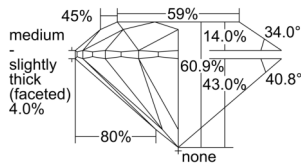

GIA®

FACSIMILE

GIA REPORT 6501346185

Verify this report at GIA.edu

GIA NATURAL DIAMOND DOSSIER®

September 04, 2024
GIA Report Number 6501346185
Shape and Cutting Style ..... Round Brilliant
Measurements ..... 3.86 - 3.88 x 2.36 mm

GRADING RESULTS

Carat Weight ..... 0.21 carat
Color Grade ..... F
Clarity Grade VS1
Cut Grade ..... Excellent

ADDITIONAL GRADING INFORMATION

Polish ..... Excellent
Symmetry ..... Excellent
Fluorescence ..... None
Clarity Characteristics ..... Feather, Pinpoint
Inscription(s): GIA 6501346185

PROPORTIONS

Profile to actual proportions

GRADING SCALES

GIA COLOR SCALE

COLORLESS	D
	E
	F
	G
	H
	I
	J
NEAR COLORLESS	K
	L
FAIN	M
	N
	O
	P
VERY LIGHT	Q
	R
	S
	T
	U
	V
	W
	X
	Y
LIGHT	Z

GIA CLARITY SCALE

FLAWLESS	INTERNAL FLAWLESS	
		FLAWLESS
VERY VERY SLIGHTLY INCLUDED	VVS₁	
	VVS₂	
VERY SLIGHTLY INCLUDED	VS₁	
	VS₂	
SLIGHTLY INCLUDED	SI₁	
	SI₂	
INCLUDED	I₁	
	I₂	
	I₃	

GIA CUT SCALE

EXCELLENT
VERY GOOD
GOOD
FAIR
POOR