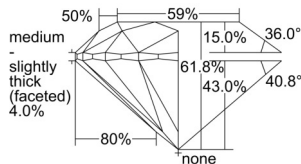

GIA®

FACSIMILE

GIA REPORT 6501346521

Verify this report at GIA.edu

GIA NATURAL DIAMOND DOSSIER®

September 04, 2024
GIA Report Number 6501346521
Shape and Cutting Style ..... Round Brilliant
Measurements ..... 4.54 - 4.56 x 2.81 mm

GRADING RESULTS

Carat Weight ..... 0.36 carat
Color Grade ..... G
Clarity Grade VS2
Cut Grade ..... Excellent

ADDITIONAL GRADING INFORMATION

Polish ..... Excellent
Symmetry ..... Excellent
Fluorescence ..... None
Clarity Characteristics ..... Cloud, Crystal, Feather
Inscription(s): GIA 6501346521

PROPORTIONS

Profile to actual proportions

GRADING SCALES

GIA COLOR SCALE	GIA CLARITY SCALE	GIA CUT SCALE	
D	FLAWLESS	EXCELLENT	
E	INTERNALLY FLAWLESS		
F		VVS₁	VERY GOOD
G	VVS₂		
H	VS₁	GOOD	
I	VS₂		
J	SI₁	FAIR	
K	SI₂		
L	I₁	POOR	
M	I₂		
N	I₃		
O			
P			
Q			
R			
S			
T			
U			
V			
W			
X			
Y			
Z