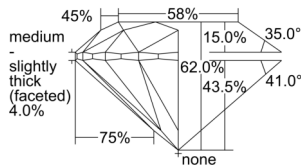

GIA®

FACSIMILE

GIA REPORT 6501347085

Verify this report at GIA.edu

GIA NATURAL DIAMOND DOSSIER®

September 04, 2024
GIA Report Number 6501347085
Shape and Cutting Style ..... Round Brilliant
Measurements ..... 4.28 - 4.31 x 2.66 mm

GRADING RESULTS

Carat Weight ..... 0.30 carat
Color Grade ..... D
Clarity Grade VS1
Cut Grade ..... Excellent

ADDITIONAL GRADING INFORMATION

Polish ..... Excellent
Symmetry ..... Excellent
Fluorescence ..... None
Clarity Characteristics..... Crystal, Cloud, Feather, Pinpoint
Inscription(s): GIA 6501347085

PROPORTIONS

Profile to actual proportions

GRADING SCALES

GIA COLOR SCALE	GIA CLARITY SCALE	GIA CUT SCALE
D	FLAWLESS	EXCELLENT
E	FLAWLESS	
F	FLAWLESS	VERY GOOD
G	FLAWLESS	
H	VVS₁	GOOD
I	VVS₂	
J	VS₁	FAIR
K	VS₂	
L	SI₁	POOR
M	SI₂	
N	I₁	
O	I₂	
P	I₃	
Q		
R		
S		
T		
U		
V		
W		
X		
Y		
Z