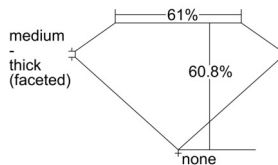

GIA®

FACSIMILE

GIA REPORT 6501347906

Verify this report at GIA.edu

GIA NATURAL DIAMOND DOSSIER®

September 05, 2024
GIA Report Number 6501347906
Shape and Cutting Style ..... Heart Brilliant
Measurements ..... 4.44 x 5.19 x 3.15 mm

GRADING RESULTS

Carat Weight ..... 0.43 carat
Color Grade ..... D
Clarity Grade ..... Internally Flawless

ADDITIONAL GRADING INFORMATION

Polish ..... Excellent
Symmetry ..... Excellent
Fluorescence ..... Faint
Clarity Characteristics ..... Minor Details of Polish
Inspection(s): GIA 6501347906

PROPORTIONS

Profile not to actual proportions

GRADING SCALES

GIA COLOR SCALE		GIA CLARITY SCALE			
COLORLESS	D	VERY VERY SLIGHTLY INCLUDED	FLAWLESS		
	E		INTERNALLY FLAWLESS		
	F	VERY SLIGHTLY INCLUDED	VVS₁		
	G		VVS₂		
	H		VS₁		
	NEAR COLORLESS	I	SLIGHTLY INCLUDED	VS₂	
		J		SI₁	
		FAINT	K	INCLUDED	SI₂
			L		I₁
			M		I₂
VERTICALLY LIGHT	N	LIGHT	I₃		
	O				
	P				
	Q				
	R