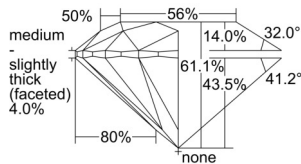

GIA®

FACSIMILE

GIA REPORT 6501351862

Verify this report at GIA.edu

GIA NATURAL DIAMOND DOSSIER®

September 06, 2024
GIA Report Number 6501351862
Shape and Cutting Style ..... Round Brilliant
Measurements ..... 4.33 - 4.36 x 2.65 mm

GRADING RESULTS

Carat Weight ..... 0.30 carat
Color Grade I
Clarity Grade S11
Cut Grade ..... Excellent

ADDITIONAL GRADING INFORMATION

Polish ..... Excellent
Symmetry ..... Excellent
Fluorescence ..... None
Clarity Characteristics ..... Feather, Crystal
Inscription(s): GIA 6501351862

PROPORTIONS

Profile to actual proportions

GRADING SCALES

GIA COLOR SCALE	GIA CLARITY SCALE	GIA CUT SCALE	
D	FLAWLESS	EXCELLENT	
E	INTERNALLY FLAWLESS		
F		VVS₁	VERY GOOD
G	VVS₂		
H	VS₁	GOOD	
I	VS₂		
J	S1₁	FAIR	
K	S1₂		
L	I₁	POOR	
M	I₂		
N	I₃		
O			
P			
Q			
R			
S			
T			
U			
V			
W			
X			
Y			
Z