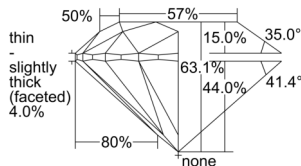

GIA®

FACSIMILE

GIA NATURAL DIAMOND DOSSIER®

September 04, 2024
GIA Report Number 6501353199
Shape and Cutting Style ..... Round Brilliant
Measurements ..... 5.31 - 5.38 x 3.37 mm

GRADING RESULTS

Carat Weight ..... 0.60 carat
Color Grade ..... D
Clarity Grade VS1
Cut Grade ..... Excellent

ADDITIONAL GRADING INFORMATION

Polish ..... Excellent
Symmetry ..... Very Good
Fluorescence ..... None
Clarity Characteristics ..... Crystal, Cloud, Pinpoint
Inscription(s): GIA 6501353199

GIA REPORT 6501353199

Verify this report at GIA.edu

PROPORTIONS

Profile to actual proportions

GRADING SCALES

GIA COLOR SCALE	GIA CLARITY SCALE	GIA CUT SCALE	
D	FLAWLESS	EXCELLENT	
E	INTERNALLY FLAWLESS		
F		VVS₁	VERY GOOD
G	VVS₂		
H	VS₁	GOOD	
I	VS₂		
J	SI₁	FAIR	
K	SI₂		
L	I₁	POOR	
M	I₂		
N	I₃		
O			
P			
Q			
R			
S			
T			
U			
V			
W			
X			
Y			
Z