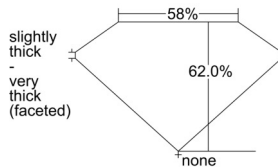

GIA®

FACSIMILE

GIA REPORT 6501355273

Verify this report at GIA.edu

GIA NATURAL DIAMOND DOSSIER®

September 06, 2024
GIA Report Number 6501355273
Shape and Cutting Style ..... Pear Brilliant
Measurements ..... 7.15 x 4.36 x 2.71 mm

GRADING RESULTS

Carat Weight ..... 0.50 carat
Color Grade ..... F
Clarity Grade SI1

ADDITIONAL GRADING INFORMATION

Polish ..... Excellent
Symmetry ..... Very Good
Fluorescence ..... None
Clarity Characteristics ..... Feather
Inscription(s): GIA 6501355273

PROPORTIONS

Profile not to actual proportions

GRADING SCALES

GIA COLOR SCALE		GIA CLARITY SCALE	
COLORLESS	D	VERY VERY SLIGHTLY INCLUDED	FLAWLESS
	E		INTERNALLY FLAWLESS
	F		VVS₁
	G		VVS₂
	H		VS₁
	I		VS₂
	J		SI₁
	K		SI₂
	L		I₁
	M		I₂
NEAR COLORLESS	N	SLIGHTLY INCLUDED	I₃
	O		
	P		
	Q		
FAINT	R	INCLUDED	
	S		
	T		
	U		
VERT LIGHT	V		
	W		
	X		
	Y		
LIGHT	Z