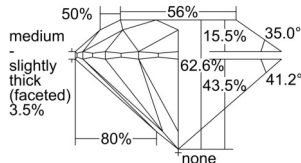

GIA®

FACSIMILE

GIA REPORT 6501357223

Verify this report at [GIA.edu](https://reportcheck.gia.edu)

GIA NATURAL DIAMOND DOSSIER®

September 05, 2024
GIA Report Number 6501357223
Shape and Cutting Style ..... Round Brilliant
Measurements ..... 4.72 - 4.74 x 2.96 mm

GRADING RESULTS

Carat Weight ..... 0.40 carat
Color Grade ..... F
Clarity Grade VS2
Cut Grade ..... Excellent

ADDITIONAL GRADING INFORMATION

Polish ..... Excellent
Symmetry ..... Excellent
Fluorescence ..... None
Clarity Characteristics ..... Crystal, Feather, Cloud
Inscription(s): GIA 6501357223

PROPORTIONS

Profile to actual proportions

GRADING SCALES

GIA COLOR SCALE	GIA CLARITY SCALE	GIA CUT SCALE	
D	FLAWLESS	EXCELLENT	
E	INTERNALLY FLAWLESS		
F		VVS₁	VERY GOOD
G	VVS₂		
H	VS₁	GOOD	
I	VS₂		
J	SI₁	FAIR	
K	SI₂		
L	I₁	POOR	
M	I₂		
N	I₃		
O			
P			
Q			
R			
S			
T			
U			
V			
W			
X			
Y			
Z