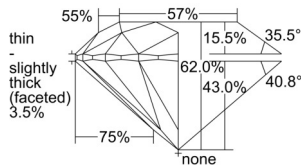

GIA®

FACSIMILE

GIA REPORT 6501357255

Verify this report at gia.edu

GIA NATURAL DIAMOND DOSSIER®

September 04, 2024
GIA Report Number 6501357255
Shape and Cutting Style ..... Round Brilliant
Measurements ..... 5.21 - 5.25 x 3.24 mm

GRADING RESULTS

Carat Weight ..... 0.54 carat
Color Grade I
Clarity Grade VS2
Cut Grade ..... Excellent

ADDITIONAL GRADING INFORMATION

Polish ..... Excellent
Symmetry ..... Excellent
Fluorescence ..... None
Clarity Characteristics ..... Cloud, Feather
Inscription(s): GIA 6501357255

PROPORTIONS

Profile to actual proportions

GRADING SCALES

GIA COLOR SCALE	GIA CLARITY SCALE	GIA CUT SCALE	
D	FLAWLESS	EXCELLENT	
E	INTERNALLY FLAWLESS		
F		VVS₁	VERY GOOD
G	VVS₂		
H	VS₁	GOOD	
I	VS₂		
J	SI₁	FAIR	
K	SI₂		
L	I₁	POOR	
M	I₂		
N	I₃		
O			
P			
Q			
R			
S			
T			
U			
V			
W			
X			
Y			
Z