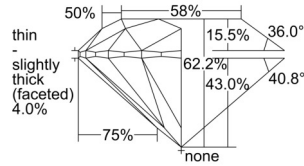

GIA®

FACSIMILE

GIA REPORT 6501357530

Verify this report at GIA.edu

GIA NATURAL DIAMOND DOSSIER®

September 04, 2024
GIA Report Number 6501357530
Shape and Cutting Style ..... Round Brilliant
Measurements ..... 5.05 - 5.09 x 3.16 mm

GRADING RESULTS

Carat Weight ..... 0.50 carat
Color Grade ..... F
Clarity Grade VS1
Cut Grade ..... Excellent

ADDITIONAL GRADING INFORMATION

Polish ..... Excellent
Symmetry ..... Excellent
Fluorescence ..... None
Clarity Characteristics..... Crystal, Cloud, Feather, Pinpoint
Inscription(s): GIA 6501357530

PROPORTIONS

Profile to actual proportions