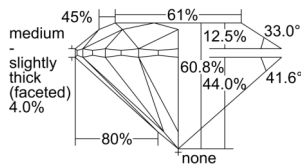

GIA®

FACSIMILE

GIA REPORT 6501357541

Verify this report at GIA.edu

GIA NATURAL DIAMOND DOSSIER®

September 06, 2024
GIA Report Number 6501357541
Shape and Cutting Style ..... Round Brilliant
Measurements ..... 4.32 - 4.34 x 2.63 mm

GRADING RESULTS

Carat Weight ..... 0.30 carat
Color Grade ..... H
Clarity Grade VVS1
Cut Grade ..... Excellent

ADDITIONAL GRADING INFORMATION

Polish ..... Very Good
Symmetry ..... Excellent
Fluorescence ..... None
Clarity Characteristics ..... Feather
Inscription(s): GIA 6501357541

PROPORTIONS

Profile to actual proportions

GRADING SCALES

GIA COLOR SCALE	GIA CLARITY SCALE	GIA CUT SCALE	
D	FLAWLESS	EXCELLENT	
E	INTERNALLY FLAWLESS		
F		VVS₁	VERY GOOD
G	VVS₂		
H	VS₁	GOOD	
I	VS₂		
J	SI₁	FAIR	
K	SI₂		
L	I₁	POOR	
M	I₂		
N	I₃		
O			
P			
Q			
R			
S			
T			
U			
V			
W			
X			
Y			
Z