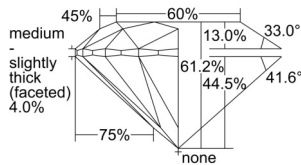

GIA®

FACSIMILE

GIA REPORT 6501357651

Verify this report at GIA.edu

GIA NATURAL DIAMOND DOSSIER®

September 06, 2024
GIA Report Number 6501357651
Shape and Cutting Style ..... Round Brilliant
Measurements ..... 4.30 - 4.34 x 2.64 mm

GRADING RESULTS

Carat Weight ..... 0.30 carat
Color Grade ..... J
Clarity Grade VVS1
Cut Grade ..... Excellent

ADDITIONAL GRADING INFORMATION

Polish ..... Excellent
Symmetry ..... Excellent
Fluorescence ..... Faint
Clarity Characteristics ..... Pinpoint, Feather
Inscription(s): GIA 6501357651

PROPORTIONS

Profile to actual proportions

GRADING SCALES

GIA COLOR SCALE	GIA CLARITY SCALE	GIA CUT SCALE	
D	FLAWLESS	EXCELLENT	
E	INTERNALLY FLAWLESS		
F		VVS₁	VERY GOOD
G	VVS₂		
H	VS₁	GOOD	
I	VS₂		
J	SI₁	FAIR	
K	SI₂		
L	I₁	POOR	
M			
N			
O	I₂		
P			
Q			
R	I₃		
S			
T			
U			
V			
W			
X			
Y			
Z