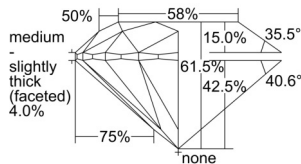

GIA®

FACSIMILE

GIA REPORT 6501358576

Verify this report at GIA.edu

GIA NATURAL DIAMOND DOSSIER®

September 04, 2024
GIA Report Number 6501358576
Shape and Cutting Style ..... Round Brilliant
Measurements ..... 4.52 - 4.54 x 2.79 mm

GRADING RESULTS

Carat Weight ..... 0.35 carat
Color Grade ..... G
Clarity Grade VS2
Cut Grade ..... Excellent

ADDITIONAL GRADING INFORMATION

Polish ..... Excellent
Symmetry ..... Excellent
Fluorescence ..... None
Clarity Characteristics ..... Crystal, Needle, Feather
Inscription(s): GIA 6501358576

PROPORTIONS

Profile to actual proportions

GRADING SCALES

GIA COLOR SCALE	GIA CLARITY SCALE	GIA CUT SCALE	
D	FLAWLESS	EXCELLENT	
E	INTERNALLY FLAWLESS		
F		VVS₁	VERY GOOD
G	VVS₂		
H	VS₁	GOOD	
I	VS₂		
J	SI₁	FAIR	
K	SI₂		
L	I₁	POOR	
M	I₂		
N	I₃		
O			
P			
Q			
R			
S			
T			
U			
V			
W			
X			
Y			
Z