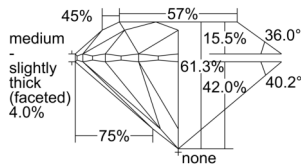

GIA®

FACSIMILE

GIA REPORT 6501358780

Verify this report at GIA.edu

GIA NATURAL DIAMOND DOSSIER®

September 05, 2024
GIA Report Number 6501358780
Shape and Cutting Style ..... Round Brilliant
Measurements ..... 4.26 - 4.31 x 2.63 mm

GRADING RESULTS

Carat Weight ..... 0.30 carat
Color Grade I
Clarity Grade VS1
Cut Grade ..... Very Good

ADDITIONAL GRADING INFORMATION

Polish ..... Excellent
Symmetry ..... Very Good
Fluorescence ..... None
Clarity Characteristics ..... Feather, Pinpoint
Inscription(s): GIA 6501358780

PROPORTIONS

Profile to actual proportions

GRADING SCALES

GIA COLOR SCALE	GIA CLARITY SCALE	GIA CUT SCALE
D	FLAWLESS	EXCELLENT
E	INTERNALLY FLAWLESS	
F		VVS₁
G	VVS₂	
H		VS₁
I	VS₂	
J		SI₁
K	SI₂	
L		I₁
M	I₂	
N		I₃
O		
P		
Q		
R		
S		
T		
U		
V		
W		
X		
Y		
Z