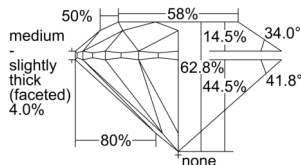

GIA®

FACSIMILE

GIA REPORT 6501365746

Verify this report at GIA.edu

GIA NATURAL DIAMOND DOSSIER®

September 06, 2024
GIA Report Number 6501365746
Shape and Cutting Style ..... Round Brilliant
Measurements ..... 5.14 - 5.18 x 3.24 mm

GRADING RESULTS

Carat Weight ..... 0.53 carat
Color Grade ..... F
Clarity Grade VVS2
Cut Grade ..... Excellent

ADDITIONAL GRADING INFORMATION

Polish ..... Excellent
Symmetry ..... Excellent
Fluorescence ..... None
Clarity Characteristics ..... Pinpoint, Cloud, Feather
Inscription(s): GIA 6501365746

PROPORTIONS

Profile to actual proportions

GRADING SCALES

GIA COLOR SCALE	GIA CLARITY SCALE	GIA CUT SCALE	
D	FLAWLESS	EXCELLENT	
E	INTERNALLY FLAWLESS		
F		VVS₁	VERY GOOD
G	VVS₂		
H	VS₁	GOOD	
I	VS₂		
J	SI₁	FAIR	
K	SI₂		
L	I₁	POOR	
M			
N			
O	I₂		
P			
Q			
R	I₃		
S			
T			
U			
V			
W			
X			
Y			
Z