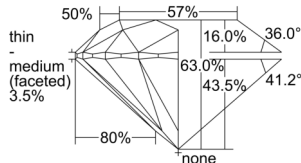

GIA®

FACSIMILE

GIA NATURAL DIAMOND DOSSIER®

September 06, 2024
GIA Report Number 6501372059
Shape and Cutting Style ..... Round Brilliant
Measurements ..... 5.03 - 5.08 x 3.19 mm

GRADING RESULTS

Carat Weight ..... 0.50 carat
Color Grade ..... J
Clarity Grade S11
Cut Grade ..... Excellent

ADDITIONAL GRADING INFORMATION

Polish ..... Excellent
Symmetry ..... Excellent
Fluorescence ..... Faint
Clarity Characteristics ..... Crystal, Indented Natural
Inscription(s): GIA 6501372059

GIA REPORT 6501372059

Verify this report at GIA.edu

PROPORTIONS

GRADING SCALES

GIA COLOR SCALE	GIA CLARITY SCALE	GIA CUT SCALE	
D	FLAWLESS	EXCELLENT	
E	INTERNALLY FLAWLESS		
F		VVS₁	VERY GOOD
G	VVS₂		
H	VS₁	GOOD	
I	VS₂		
J	S1₁	FAIR	
K	S1₂		
L	I₁	POOR	
M	I₂		
N	I₃		
O			
P			
Q			
R			
S			
T			
U			
V			
W			
X			
Y			
Z