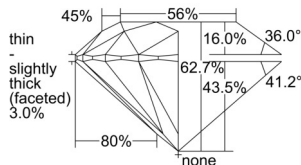

GIA®

FACSIMILE

GIA REPORT 6501372278

Verify this report at GIA.edu

GIA NATURAL DIAMOND DOSSIER®

September 09, 2024
GIA Report Number 6501372278
Shape and Cutting Style ..... Round Brilliant
Measurements ..... 5.66 - 5.68 x 3.56 mm

GRADING RESULTS

Carat Weight ..... 0.70 carat
Color Grade ..... E
Clarity Grade S11
Cut Grade ..... Excellent

ADDITIONAL GRADING INFORMATION

Polish ..... Very Good
Symmetry ..... Excellent
Fluorescence ..... None
Clarity Characteristics ..... Crystal, Feather
Inscription(s): GIA 6501372278

PROPORTIONS

Profile to actual proportions