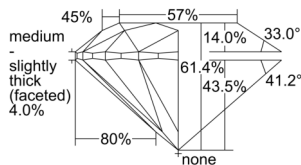

GIA®

FACSIMILE

GIA REPORT 6501373616

Verify this report at GIA.edu

GIA NATURAL DIAMOND DOSSIER®

September 06, 2024
GIA Report Number 6501373616
Shape and Cutting Style ..... Round Brilliant
Measurements ..... 3.81 - 3.83 x 2.34 mm

GRADING RESULTS

Carat Weight ..... 0.21 carat
Color Grade ..... G
Clarity Grade VVS1
Cut Grade ..... Excellent

ADDITIONAL GRADING INFORMATION

Polish ..... Excellent
Symmetry ..... Excellent
Fluorescence ..... None
Clarity Characteristics ..... Pinpoint, Feather
Inscription(s): GIA 6501373616

PROPORTIONS

Profile to actual proportions

GRADING SCALES

GIA COLOR SCALE	GIA CLARITY SCALE	GIA CUT SCALE	
D	FLAWLESS	EXCELLENT	
E	INTERNALLY FLAWLESS		
F		VVS₁	VERY GOOD
G	VVS₂		
H	VS₁	GOOD	
I	VS₂		
J	SI₁	FAIR	
K	SI₂		
L	I₁	POOR	
M			I₂
N	I₃		
O			
P			
Q			
R			
S			
T			
U			
V			
W			
X			
Y			
Z