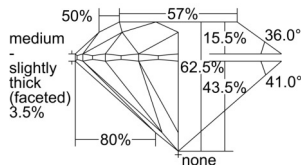

GIA®

FACSIMILE

GIA REPORT 6501373625

Verify this report at [GIA.edu](https://www.gia.edu)

GIA NATURAL DIAMOND DOSSIER®

September 09, 2024
GIA Report Number **6501373625**
Shape and Cutting Style ..... **Round Brilliant**
Measurements ..... **5.21 - 5.23 x 3.27 mm**

GRADING RESULTS

Carat Weight ..... **0.55 carat**
Color Grade ..... **K, Faint Brown**
Clarity Grade **VS2**
Cut Grade ..... **Excellent**

ADDITIONAL GRADING INFORMATION

Polish ..... **Excellent**
Symmetry ..... **Excellent**
Fluorescence ..... **None**
Clarity Characteristics..... **Crystal, Feather**
Inscription(s): **GIA 6501373625**

PROPORTIONS

Profile to actual proportions

GRADING SCALES

GIA COLOR SCALE	GIA CLARITY SCALE	GIA CUT SCALE
D	FLAWLESS	EXCELLENT
E	INTERNALLY FLAWLESS	
F	VVS₁	VERY GOOD
G		
H	VS₁	GOOD
I		
J	VS₂	FAIR
K		
L	SI₁	POOR
M		
N	I₁	
O		
P	I₂	
Q		
R	I₃	
S		
T		
U		
V		
W		
X		
Y		
Z