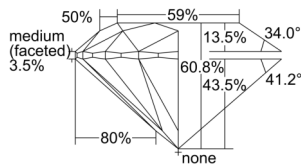

GIA®

FACSIMILE

GIA REPORT 6501375376

Verify this report at GIA.edu

GIA NATURAL DIAMOND DOSSIER®

September 09, 2024
GIA Report Number 6501375376
Shape and Cutting Style ..... Round Brilliant
Measurements ..... 4.75 - 4.78 x 2.90 mm

GRADING RESULTS

Carat Weight ..... 0.40 carat
Color Grade ..... E
Clarity Grade VS1
Cut Grade ..... Excellent

ADDITIONAL GRADING INFORMATION

Polish ..... Excellent
Symmetry ..... Excellent
Fluorescence ..... None
Clarity Characteristics ..... Cloud, Needle, Pinpoint
Inscription(s): GIA 6501375376

PROPORTIONS

Profile to actual proportions

GRADING SCALES

GIA COLOR SCALE	GIA CLARITY SCALE	GIA CUT SCALE	
D	FLAWLESS	EXCELLENT	
E	INTERNALLY FLAWLESS		
F		VVS₁	VERY GOOD
G	VVS₂		
H	VS₁	GOOD	
I	VS₂		
J	SI₁	FAIR	
K	SI₂		
L	I₁	POOR	
M	I₂		
N	I₃		
O			
P			
Q			
R			
S			
T			
U			
V			
W			
X			
Y			
Z