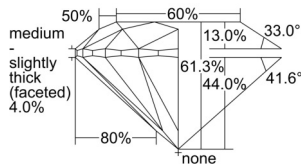

GIA®

FACSIMILE

GIA REPORT 6501376266

Verify this report at GIA.edu

GIA NATURAL DIAMOND DOSSIER®

September 09, 2024
GIA Report Number 6501376266
Shape and Cutting Style ..... Round Brilliant
Measurements ..... 4.30 - 4.33 x 2.64 mm

GRADING RESULTS

Carat Weight ..... 0.30 carat
Color Grade ..... E
Clarity Grade S11
Cut Grade ..... Excellent

ADDITIONAL GRADING INFORMATION

Polish ..... Excellent
Symmetry ..... Excellent
Fluorescence ..... None
Clarity Characteristics ..... Cloud, Feather
Inscription(s): GIA 6501376266

PROPORTIONS

Profile to actual proportions

GRADING SCALES

GIA COLOR SCALE	GIA CLARITY SCALE	GIA CUT SCALE	
D	FLAWLESS	EXCELLENT	
E	INTERNALLY FLAWLESS		
F		VVS₁	VERY GOOD
G	VVS₂		
H	VS₁	GOOD	
I	VS₂		
J	S1₁	FAIR	
K	S1₂		
L	I₁	POOR	
M	I₂		
N	I₃		
O			
P			
Q			
R			
S			
T			
U			
V			
W			
X			
Y			
Z