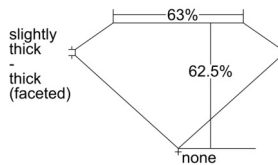

GIA®

FACSIMILE

GIA REPORT 6501379284

Verify this report at GIA.edu

GIA NATURAL DIAMOND DOSSIER®

September 09, 2024
GIA Report Number **6501379284**
Shape and Cutting Style ..... **Pear Brilliant**
Measurements ..... **6.28 x 3.61 x 2.25 mm**

GRADING RESULTS

Carat Weight ..... **0.30 carat**
Color Grade ..... **E**
Clarity Grade **VVS2**

ADDITIONAL GRADING INFORMATION

Polish ..... **Very Good**
Symmetry ..... **Very Good**
Fluorescence ..... **None**
Clarity Characteristics ..... **Needle, Pinpoint, Cloud**
Inscription(s): **GIA 6501379284**

PROPORTIONS

Profile not to actual proportions

GRADING SCALES

GIA COLOR SCALE		GIA CLARITY SCALE			
COLORLESS	D	VERY VERY SLIGHTLY INCLUDED	FLAWLESS		
	E		INTERNALLY FLAWLESS		
	F	VERY SLIGHTLY INCLUDED	VVS₁		
	G		VVS₂		
	H		VS₁		
	NEAR COLORLESS	I	SLIGHTLY INCLUDED	VS₂	
		J		SI₁	
		FAINT	K	INCLUDED	SI₂
			L		I₁
			M		I₂
VERTICALLY LIGHT	N	LIGHT	I₃		
	O				
	P				
	Q				
	R