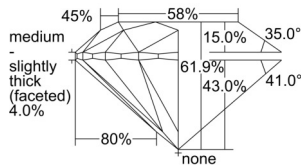

GIA®

FACSIMILE

GIA REPORT 6501382676

Verify this report at GIA.edu

GIA NATURAL DIAMOND DOSSIER®

September 10, 2024
GIA Report Number **6501382676**
Shape and Cutting Style ..... **Round Brilliant**
Measurements ..... **4.03 - 4.05 x 2.50 mm**

GRADING RESULTS

Carat Weight ..... **0.25 carat**
Color Grade ..... **F**
Clarity Grade **VS1**
Cut Grade ..... **Excellent**

ADDITIONAL GRADING INFORMATION

Polish ..... **Excellent**
Symmetry ..... **Excellent**
Fluorescence ..... **None**
Clarity Characteristics ..... **Needle, Cloud, Pinpoint**
Inscription(s): **GIA 6501382676**

PROPORTIONS

Profile to actual proportions

GRADING SCALES

GIA COLOR SCALE	GIA CLARITY SCALE	GIA CUT SCALE
COLOURLESS	FLAWLESS	EXCELLENT
D	FLAWLESS	
E	FLAWLESS	VERY GOOD
F	FLAWLESS	
G	FLAWLESS	
H	FLAWLESS	
NEAR COLOURLESS	VVS₁	VERY GOOD
I	VVS₂	
J	VS₁	GOOD
K	VS₂	
L	SI₁	FAIR
M	SI₂	
N	I₁	POOR
O	I₂	
P	I₃	
VERY LIGHT		
Q		
R		
S		
T		
U		
V		
W		
X		
Y		
Z