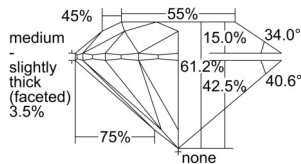

GIA®

FACSIMILE

GIA REPORT 6501382946

Verify this report at GIA.edu

GIA NATURAL DIAMOND DOSSIER®

September 10, 2024
GIA Report Number 6501382946
Shape and Cutting Style ..... Round Brilliant
Measurements ..... 4.29 - 4.32 x 2.64 mm

GRADING RESULTS

Carat Weight ..... 0.30 carat
Color Grade ..... E
Clarity Grade VS2
Cut Grade ..... Excellent

ADDITIONAL GRADING INFORMATION

Polish ..... Excellent
Symmetry ..... Excellent
Fluorescence ..... None
Clarity Characteristics ..... Cloud, Feather
Inscription(s): GIA 6501382946

PROPORTIONS

Profile to actual proportions

GRADING SCALES

GIA COLOR SCALE	GIA CLARITY SCALE	GIA CUT SCALE
D	FLAWLESS	EXCELLENT
E	INTERNALLY FLAWLESS	
F	VVS₁	VERY GOOD
G		
H	VS₁	GOOD
I		
J	VS₂	FAIR
K		
L	SI₁	POOR
M		
N	I₁	
O		
P	I₂	
Q		
R	I₃	
S		
T		
U		
V		
W		
X		
Y		
Z