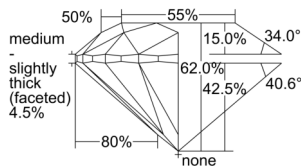

GIA®

FACSIMILE

GIA REPORT 6501384275

Verify this report at GIA.edu

GIA NATURAL DIAMOND DOSSIER®

September 12, 2024
GIA Report Number 6501384275
Shape and Cutting Style ..... Round Brilliant
Measurements ..... 5.36 - 5.40 x 3.33 mm

GRADING RESULTS

Carat Weight ..... 0.60 carat
Color Grade I
Clarity Grade VS1
Cut Grade ..... Excellent

ADDITIONAL GRADING INFORMATION

Polish ..... Excellent
Symmetry ..... Very Good
Fluorescence ..... None
Clarity Characteristics..... Feather, Pinpoint, Cloud, Indented
Natural

Inscription(s): GIA 6501384275

PROPORTIONS

Profile to actual proportions

GRADING SCALES

GIA COLOR SCALE	GIA CLARITY SCALE	GIA CUT SCALE	
D	FLAWLESS	EXCELLENT	
E	INTERNALLY FLAWLESS		
F		VVS₁	VERY GOOD
G	VVS₂		
H	VS₁	GOOD	
I	VS₂		
J	SI₁	FAIR	
K	SI₂		
L	I₁	POOR	
M			
N			
O	I₂		
P			
Q			
R	I₃		
S			
T			
U			
V			
W			
X			
Y			
Z