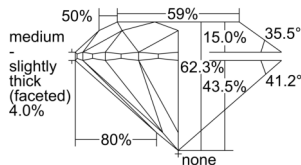

GIA®

FACSIMILE

GIA REPORT 6501384718

Verify this report at GIA.edu

GIA NATURAL DIAMOND DOSSIER®

September 10, 2024
GIA Report Number 6501384718
Shape and Cutting Style ..... Round Brilliant
Measurements ..... 4.31 - 4.33 x 2.69 mm

GRADING RESULTS

Carat Weight ..... 0.31 carat
Color Grade ..... F
Clarity Grade VS2
Cut Grade ..... Excellent

ADDITIONAL GRADING INFORMATION

Polish ..... Excellent
Symmetry ..... Excellent
Fluorescence ..... None
Clarity Characteristics ..... Cloud, Feather
Inscription(s): GIA 6501384718

PROPORTIONS

Profile to actual proportions

GRADING SCALES

GIA COLOR SCALE	GIA CLARITY SCALE	GIA CUT SCALE	
D	FLAWLESS	EXCELLENT	
E	INTERNALLY FLAWLESS		
F		VVS₁	VERY GOOD
G	VVS₂		
H	VS₁	GOOD	
I	VS₂		
J	SI₁	FAIR	
K	SI₂		
L	I₁	POOR	
M	I₂		
N	I₃		
O			
P			
Q			
R			
S			
T			
U			
V			
W			
X			
Y			
Z