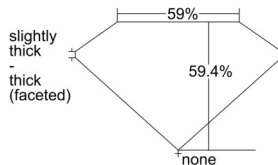

GIA®

FACSIMILE

GIA REPORT 6501386071

Verify this report at GIA.edu

GIA NATURAL DIAMOND DOSSIER®

September 09, 2024
GIA Report Number 6501386071
Shape and Cutting Style ..... Heart Brilliant
Measurements ..... 4.70 x 5.53 x 3.28 mm

GRADING RESULTS

Carat Weight ..... 0.51 carat
Color Grade ..... F
Clarity Grade SI1

ADDITIONAL GRADING INFORMATION

Polish ..... Excellent
Symmetry ..... Excellent
Fluorescence ..... None
Clarity Characteristics ..... Crystal, Cloud, Feather
Inscription(s): GIA 6501386071

PROPORTIONS

Profile not to actual proportions

GRADING SCALES

GIA COLOR SCALE		GIA CLARITY SCALE		
NEAR COLORLESS	D	VERY VERY SLIGHTLY INCLUDED	FLAWLESS	
	E		INTERNALLY FLAWLESS	
	F	VERY SLIGHTLY INCLUDED	VVS₁	
	G		VVS₂	
	H		VS₁	
	FAINT	I	SLIGHTLY INCLUDED	VS₂
		J		SI₁
		K	INCLUDED	SI₂
		L		I₁
		M		I₂
LIGHT		N	Z	I₃
		O		
		P		
	Q			
	R			
	S