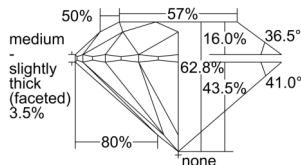

GIA®

FACSIMILE

GIA REPORT 6501386383

Verify this report at GIA.edu

GIA NATURAL DIAMOND DOSSIER®

September 09, 2024
GIA Report Number **6501386383**
Shape and Cutting Style ..... **Round Brilliant**
Measurements ..... **4.68 - 4.71 x 2.95 mm**

GRADING RESULTS

Carat Weight ..... **0.40 carat**
Color Grade ..... **D**
Clarity Grade **S12**
Cut Grade ..... **Excellent**

ADDITIONAL GRADING INFORMATION

Polish ..... **Excellent**
Symmetry ..... **Excellent**
Fluorescence ..... **None**
Clarity Characteristics ..... **Crystal, Feather**
Inscription(s): **GIA 6501386383**

PROPORTIONS

Profile to actual proportions

GRADING SCALES

GIA COLOR SCALE	GIA CLARITY SCALE	GIA CUT SCALE	
D	FLAWLESS	EXCELLENT	
E	INTERNALLY FLAWLESS		
F		VVS₁	VERY GOOD
G	VVS₂		
H	VS₁	GOOD	
I	VS₂		
J	S1₁	FAIR	
K	S1₂		
L	I₁	POOR	
M	I₂		
N	I₃		
O			
P			
Q			
R			
S			
T			
U			
V			
W			
X			
Y			
Z