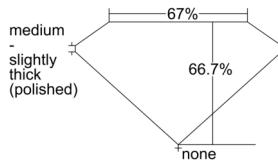

GIA®

FACSIMILE

GIA REPORT 6501397816

Verify this report at GIA.edu

GIA NATURAL DIAMOND DOSSIER®

September 11, 2024
GIA Report Number 6501397816
Shape and Cutting Style ..... Emerald Cut
Measurements ..... 6.04 x 3.97 x 2.65 mm

GRADING RESULTS

Carat Weight ..... 0.60 carat
Color Grade ..... D
Clarity Grade VVS1

ADDITIONAL GRADING INFORMATION

Polish ..... Excellent
Symmetry ..... Very Good
Fluorescence ..... None
Clarity Characteristics ..... Pinpoint
Inscription(s): GIA 6501397816

PROPORTIONS

Profile not to actual proportions

GRADING SCALES

GIA COLOR SCALE		GIA CLARITY SCALE			
COLORLESS	D	VERY VERY SLIGHTLY INCLUDED	FLAWLESS		
	E		INTERNALLY FLAWLESS		
	F	VERY SLIGHTLY INCLUDED	VVS₁		
	G		VVS₂		
	H		VS₁		
	NEAR COLORLESS	I	SLIGHTLY INCLUDED	VS₂	
		J		SI₁	
		FAINT	K	INCLUDED	SI₂
			L		I₁
			M		I₂
VERT LIGHT	N	LIGHT	I₃		
	O				
	P				
	Q				
	R