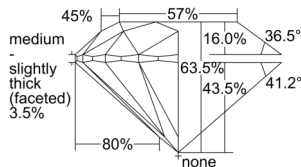

GIA®

FACSIMILE

GIA REPORT 6501405869

Verify this report at GIA.edu

GIA NATURAL DIAMOND DOSSIER®

September 11, 2024
GIA Report Number 6501405869
Shape and Cutting Style ..... Round Brilliant
Measurements ..... 4.85 - 4.91 x 3.10 mm

GRADING RESULTS

Carat Weight ..... 0.46 carat
Color Grade ..... G
Clarity Grade S11
Cut Grade ..... Excellent

ADDITIONAL GRADING INFORMATION

Polish ..... Excellent
Symmetry ..... Very Good
Fluorescence ..... None
Clarity Characteristics ..... Cloud, Crystal, Feather
Inscription(s): GIA 6501405869

PROPORTIONS

Profile to actual proportions

GRADING SCALES

GIA COLOR SCALE	GIA CLARITY SCALE	GIA CUT SCALE
COLOURLESS	FLAWLESS	EXCELLENT
D	INTERNALLY FLAWLESS	
E	VVS₁	VERY GOOD
F		
G	VVS₂	
H	VS₁	GOOD
I		
J	VS₂	
K	SI₁	FAIR
L		
M	SI₂	
N	I₁	POOR
O		
P	I₂	
Q	I₃	
R		
S		
T		
U		
V		
W		
X		
Y		
Z