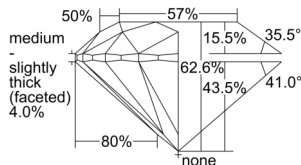

GIA®

FACSIMILE

GIA REPORT 6501406579

Verify this report at GIA.edu

GIA NATURAL DIAMOND DOSSIER®

September 16, 2024
GIA Report Number 6501406579
Shape and Cutting Style ..... Round Brilliant
Measurements ..... 4.28 - 4.30 x 2.69 mm

GRADING RESULTS

Carat Weight ..... 0.30 carat
Color Grade ..... E
Clarity Grade S11
Cut Grade ..... Excellent

ADDITIONAL GRADING INFORMATION

Polish ..... Excellent
Symmetry ..... Excellent
Fluorescence ..... None
Clarity Characteristics ..... Cloud, Feather
Inscription(s): GIA 6501406579

PROPORTIONS

Profile to actual proportions

GRADING SCALES

GIA COLOR SCALE	GIA CLARITY SCALE	GIA CUT SCALE
D	FLAWLESS	EXCELLENT
E	FLAWLESS	
F	INTERNALLY FLAWLESS	VERY GOOD
G	FLAWLESS	
H	VVS₁	GOOD
I	VVS₂	
J	VS₁	FAIR
K	VS₂	
L	S1₁	POOR
M	S1₂	
N	I₁	
O	I₂	
P	I₃	
Q		
R		
S		
T		
U		
V		
W		
X		
Y		
Z