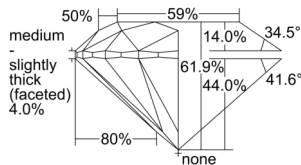

GIA®

FACSIMILE

GIA REPORT 6501408770

Verify this report at GIA.edu

GIA NATURAL DIAMOND DOSSIER®

September 12, 2024
GIA Report Number 6501408770
Shape and Cutting Style ..... Round Brilliant
Measurements ..... 3.96 - 3.99 x 2.46 mm

GRADING RESULTS

Carat Weight ..... 0.24 carat
Color Grade ..... F
Clarity Grade VS1
Cut Grade ..... Excellent

ADDITIONAL GRADING INFORMATION

Polish ..... Excellent
Symmetry ..... Excellent
Fluorescence ..... None
Clarity Characteristics ..... Feather
Inscription(s): GIA 6501408770

PROPORTIONS

Profile to actual proportions

GRADING SCALES

GIA COLOR SCALE	GIA CLARITY SCALE	GIA CUT SCALE	
D	FLAWLESS	EXCELLENT	
E	INTERNALLY FLAWLESS		
F		VVS₁	VERY GOOD
G	VVS₂		
H	VS₁	GOOD	
I	VS₂		
J	SI₁	FAIR	
K	SI₂		
L	I₁	POOR	
M	I₂		
N	I₃		
O			
P			
Q			
R			
S			
T			
U			
V			
W			
X			
Y			
Z