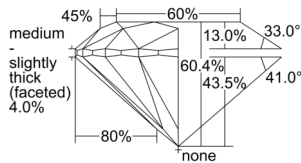

GIA®

FACSIMILE

GIA REPORT 6501409026

Verify this report at GIA.edu

GIA NATURAL DIAMOND DOSSIER®

September 16, 2024
GIA Report Number 6501409026
Shape and Cutting Style ..... Round Brilliant
Measurements ..... 4.80 - 4.81 x 2.90 mm

GRADING RESULTS

Carat Weight ..... 0.41 carat
Color Grade ..... E
Clarity Grade S11
Cut Grade ..... Excellent

ADDITIONAL GRADING INFORMATION

Polish ..... Excellent
Symmetry ..... Excellent
Fluorescence ..... None
Clarity Characteristics ..... Cloud, Crystal, Feather
Inscription(s): GIA 6501409026

PROPORTIONS

Profile to actual proportions

GRADING SCALES

GIA COLOR SCALE	GIA CLARITY SCALE	GIA CUT SCALE	
D	FLAWLESS	EXCELLENT	
E	INTERNALLY FLAWLESS		
F		VVS₁	VERY GOOD
G	VVS₂		
H	VS₁	GOOD	
I	VS₂		
J	S1₁	FAIR	
K	S1₂		
L	I₁	POOR	
M	I₂		
N	I₃		
O			
P			
Q			
R			
S			
T			
U			
V			
W			
X			
Y			
Z