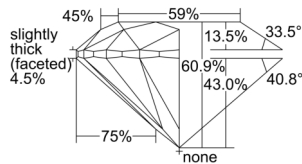

GIA®

FACSIMILE

GIA REPORT 6501410375

Verify this report at GIA.edu

GIA NATURAL DIAMOND DOSSIER®

September 12, 2024
GIA Report Number 6501410375
Shape and Cutting Style ..... Round Brilliant
Measurements ..... 3.69 - 3.71 x 2.26 mm

GRADING RESULTS

Carat Weight ..... 0.19 carat
Color Grade ..... F
Clarity Grade VS1
Cut Grade ..... Excellent

ADDITIONAL GRADING INFORMATION

Polish ..... Excellent
Symmetry ..... Excellent
Fluorescence ..... None
Clarity Characteristics ..... Cloud, Feather
Inscription(s): GIA 6501410375

PROPORTIONS

Profile to actual proportions

GRADING SCALES

GIA COLOR SCALE	GIA CLARITY SCALE	GIA CUT SCALE	
D	FLAWLESS	EXCELLENT	
E	INTERNALLY FLAWLESS		
F		VVS₁	VERY GOOD
G	VVS₂		
H	VS₁	GOOD	
I	VS₂		
J	SI₁	FAIR	
K	SI₂		
L	I₁	POOR	
M	I₂		
N	I₃		
O			
P			
Q			
R			
S			
T			
U			
V			
W			
X			
Y			
Z