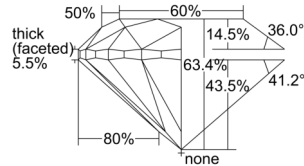

GIA®

FACSIMILE

GIA REPORT 6501410531

Verify this report at GIA.edu

GIA NATURAL DIAMOND DOSSIER®

September 16, 2024
GIA Report Number 6501410531
Shape and Cutting Style ..... Round Brilliant
Measurements ..... 5.55 - 5.59 x 3.53 mm

GRADING RESULTS

Carat Weight ..... 0.70 carat
Color Grade ..... F
Clarity Grade VVS1
Cut Grade ..... Very Good

ADDITIONAL GRADING INFORMATION

Polish ..... Very Good
Symmetry ..... Very Good
Fluorescence ..... Faint
Clarity Characteristics..... Pinpoint, Feather, Indented Natural,
Surface Graining

Inscription(s): GIA 6501410531

PROPORTIONS

Profile to actual proportions